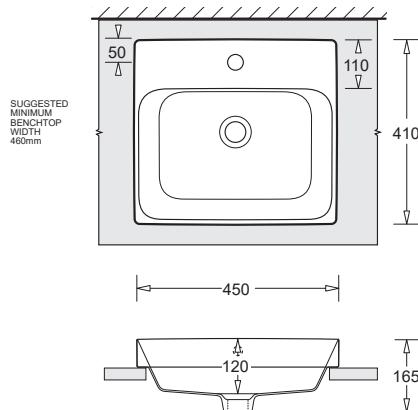

PRODUCT DIMENSIONS

TECHNICAL DATA SHEET

SUPERSEDES ALL PREVIOUS ISSUES

All dimensions are in millimetres and are subject to normal manufacturing variation.
As product development is ongoing BPA reserves the right to vary specifications without notice.
Bathroom Products Australia Pty Ltd ABN 87 079 297 617
1023