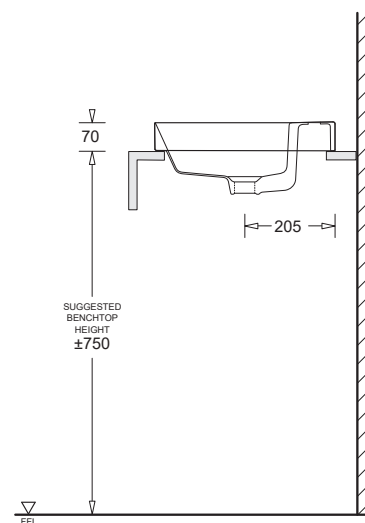

PRODUCT DIMENSIONS

TECHNICAL DATA SHEET

SUPERSEDES ALL PREVIOUS ISSUES

All dimensions are in millimetres and are subject to normal manufacturing variation.
As product development is ongoing BPA reserves the right to vary specifications without notice.
Bathroom Products Australia Pty Ltd ABN 87 079 297 617
1023