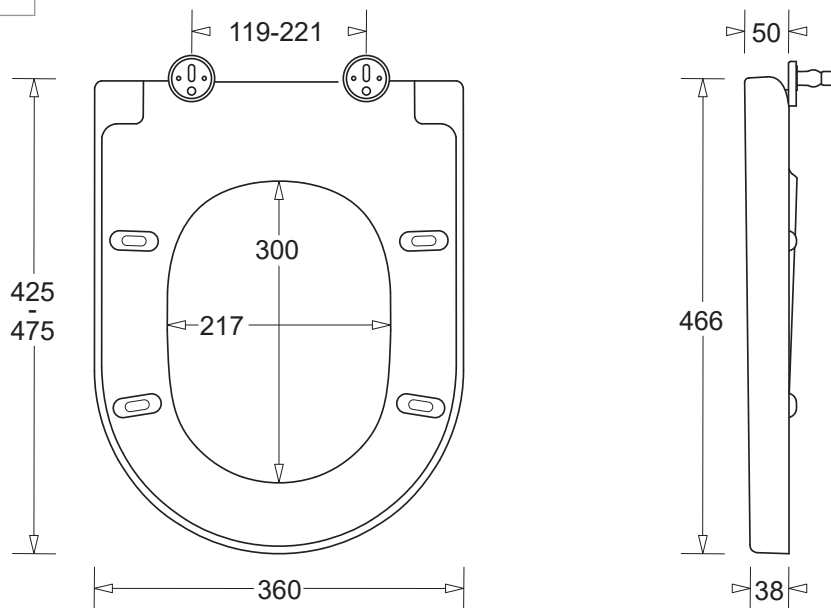

ESTI

TOILET SEAT SOFT CLOSE

CODE: MSEE101

FEATURES

- Tough urea plastic construction
- Quiet soft close hinge function
- Simple and secure top-fix fitting
- Quick-release hinge system for easy cleaning
- Moulded seat buffers
- Standard size - fits most toilets

COMPONENTS

Esti soft close toilet seat with quick-release system	MSEE101
---	---------

WARRANTY

5 years replacement

-refer to T&Cs at www.johnsonsisuisse.com.au

WC Pan Compatibility:	
Esti	- Flush to wall - Close coupled
Life	- Flush to wall - Close coupled - Wall faced
Heart	- Flush to wall - Close coupled - Wall faced

PRODUCT DIMENSIONS

TECHNICAL DATA SHEET

SUPERSEDES ALL PREVIOUS ISSUES

All dimensions are in millimetres and are subject to normal manufacturing variation.
As product development is ongoing BPA reserves the right to vary specifications without notice.
Bathroom Products Australia Pty Ltd ABN 87 079 297 617