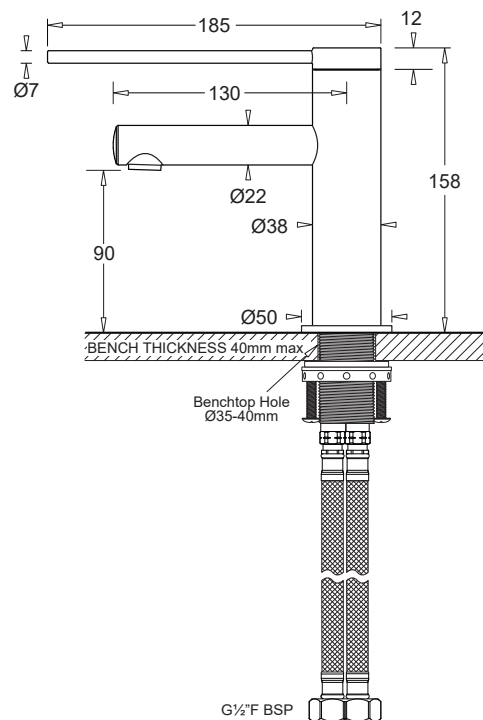

### TECHNICAL DETAILS

- Operating pressure 150-500kPa
- Operating temperature 1-75°C
- Hose connections ½" F BSP

### PRODUCT DIMENSIONS