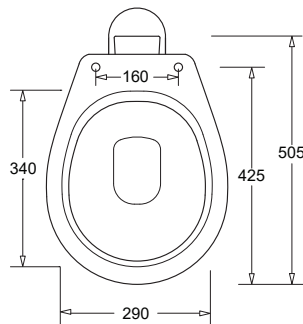

### FEATURES

- Standard S Trap vitreous china pedestal pan
- Designed for general purpose use in commercial or domestic installations
- Ideally matched with Johnson Suisse wall mounted cisterns
- 4-hole floor fixing for good stability
- Fits both Keeseal or Flush Cone flush pipe connectors

### ITEM

Mode S Trap pan	J2000A
-----------------	--------

### PRODUCT DIMENSIONS