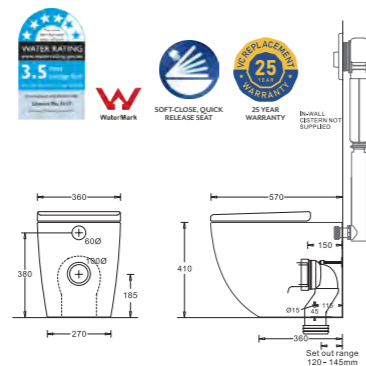

GEMELLI RIMLESS WALL HUNG AND WALL FACED TOILET PANS

For bathrooms where space is limited choose one of our new wall hung or wall faced rimless toilet pans. These new rimless designs provide exceptional compact solutions as they can usually be fitted into existing plumbing set ups and your style.

- Curved front wall hung vitreous china toilet pan
- Efficient rimless design for hygienic flushing
- Concealed wall mounting system
- Soft-close, quick release toilet seat made of Duroplast (Urea) material

- Curved front wall faced vitreous china toilet pan
- Efficient rimless design for hygienic flushing
- Concealed wall mounting system
- Soft-close, quick release toilet seat made of Duroplast (Urea) material
- S or P trap configuration installation
- Variable S trap pan connector (120-145mm set out)

- Wall faced vitreous china toilet pan designed for special needs applications
- Extended wc pan for wheelchair side access -AS1428.1 Compliant
- Rimless bowl design with Antimicrobial Nanoglaze for hygienic flushing
- Special needs seat (blue or grey) with lateral stabilisers included
- S or P trap configuration installation
- Variable S trap pan connector (100-190mm set out)

MECHANICAL PUSH BUTTONS

PNEUMATIC BUTTONS