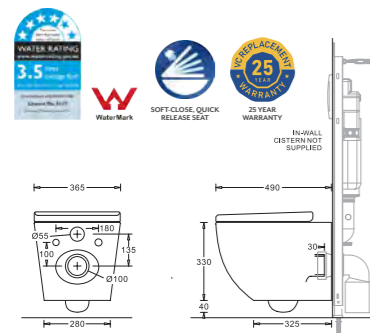

GEMELLI RIMLESS WALL HUNG AND WALL FACED TOILET PANS

For bathrooms where space is limited choose one of our new wall hung or wall faced rimless toilet pans. These new rimless designs provide exceptional compact solutions as they can usually be fitted into existing plumbing set ups and your style.

- Curved front wall hung vitreous china toilet pan
- Efficient rimless design for hygienic flushing
- Concealed wall mounting system
- Soft-close, quick release toilet seat made of Duroplast (Urea) material

- Curved front wall faced vitreous china toilet pan
- Efficient rimless design for hygienic flushing
- Concealed wall mounting system
- Soft-close, quick release toilet seat made of Duroplast (Urea) material
- S or P trap configuration installation
- Variable S trap pan connector (120-145mm set out)

- Wall faced vitreous china toilet pan designed for special needs applications
- Extended wc pan for wheelchair side access -AS1428.1 Compliant
- Rimless bowl design with Antimicrobial Nanoglaze for hygienic flushing
- Special needs seat (blue or grey) with lateral stabilisers included
- S or P trap configuration installation
- Variable S trap pan connector (100-190mm set out)

MECHANICAL PUSH BUTTONS

PNEUMATIC BUTTONS