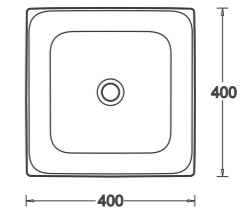

- 70mm height above counter
- Supplied with 32mm chrome pop-up waste
- Basin capacity 11.5L
- No Taphole
- No overflow