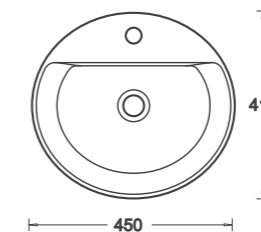

- 70mm height above counter
- Supplied with 32mm chrome pop-up waste
- Basin capacity 11.5L
- No Taphole
- No overflow

GEMELLI BASINS

The Gemelli range is characterised by thin sophisticated edges and refined lines which complement a contemporary bathroom interior.

The continuous curves and smooth surface allow the natural flow of water avoiding stagnation which guarantees easy cleaning.

BASIN STYLES

Wall Hung

Semi-Recessed

Semi-Inset

GEMELLI ROUND
JBSG640.PW6 / *SEMI-INSET*

- 70mm height above counter
- Basin capacity 9.3L
- Supplied with 32mm chrome pop-up waste
- No Taphole
- No overflow

GEMELLI OVAL
JBSG645.1.PW5 / *SEMI-INSET*

- 70mm height above counter
- Basin capacity 4.9L
- Supplied with 32mm chrome pop-up waste
- 1 Taphole
- With overflow