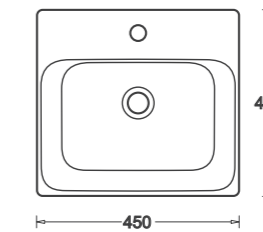

- 70mm height above counter
- Basin capacity 8.0L
- Supplied with 32mm chrome pop-up waste
- 1 Taphole
- With overflow

GEMELLI 550 RECTANGULAR
JBSG655.1.PW5 / *SEMI-INSET*