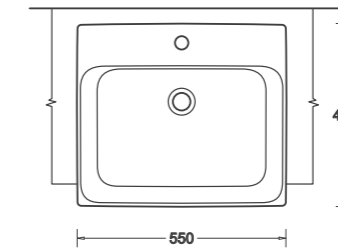

- 140mm height above counter
- Useful flat soap platform area
- Supplied with 32mm chrome pop-up waste
- Basin capacity 9.8L
- 1 Taphole, optional 3 tapholes
- With overflow

GEMELLI SQUARE
JBSG740.PW6 / *SEMI-INSET*