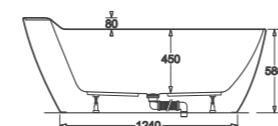

- Luxury European styled acrylic bath
- Freestanding design incorporating a convenient platform shelf
- Durable scratch-resistant sanitary grade acrylic material
- Clean and simple styling with easy-clean lines
- 1500 x 750mm or 1700 x 750mm sizes to suit most installations
- Simple installation with four concealed screw-adjustable legs
- Generous capacity with 200/260L for 1500/1700 models