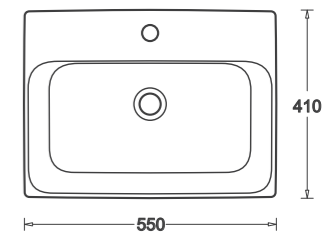

- 70mm height above counter
- Basin capacity 8.4L
- Supplied with 32mm chrome pop-up waste
- 1 Taphole
- With overflow