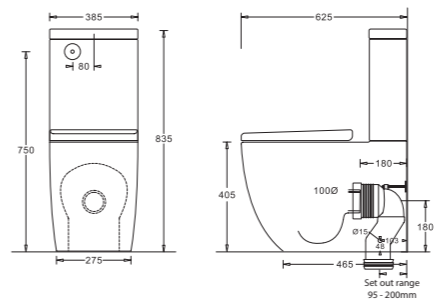

1. **GEMELLI FTW RIMLESS**
   JTTG301,JTTG302.712
2. Curved front, flush to wall vitreous china toilet suite
   - Efficient rimless design for hygienic flushing
   - Cistern with concealed back entry water inlet
   - Soft-close, quick release toilet seat made of Duroplast (Urea) material
   - S or P trap configuration installation
   - Variable S trap pan connector (95-200mm set out)

1. **GEMELLI CARE FTW RIMLESS**
   JTTG335,JTTG336.15W (WHITE)
   JTTG335,JTTG336.15B (BLUE)
   JTTG335,JTTG336.15G (GREY)
2. Flush to wall toilet suite designed for special needs applications
   - Extended wc pan for wheelchair side access -AS1428.1 Compliant
   - Raised flush buttons (chrome) for ease of operation, also available in blue
   - Rimless bowl design with Antimicrobial Nanoglaze for hygienic flushing
   - Special needs seat (blue or grey) with lateral stabilisers included
   - Cistern with concealed back entry water inlet
   - Variable S trap pan connector (100-190mm set out)