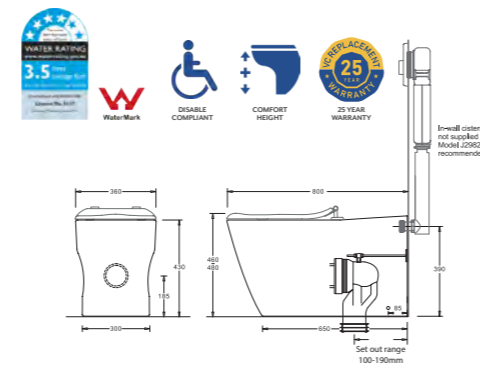

GEMELLI RIMLESS WALL HUNG AND WALL FACED TOILET PANS

For bathrooms where space is limited choose one of our new wall hung or wall faced rimless toilet pans. These new rimless designs provide exceptional compact solutions as they can usually be fitted into existing plumbing set ups and your style.

- Curved front wall hung vitreous china toilet pan
- Efficient rimless design for hygienic flushing
- Concealed wall mounting system
- Soft-close, quick release toilet seat made of Duroplast (Urea) material

- Curved front wall faced vitreous china toilet pan
- Efficient rimless design for hygienic flushing
- Concealed wall mounting system
- Soft-close, quick release toilet seat made of Duroplast (Urea) material
- S or P trap configuration installation
- Variable S trap pan connector (120-145mm set out)

- Wall faced vitreous china toilet pan designed for special needs applications
- Extended wc pan for wheelchair side access -AS1428.1 Compliant
- Rimless bowl design with Antimicrobial Nanoglaze for hygienic flushing
- Special needs seat (blue or grey) with lateral stabilisers included
- S or P trap configuration installation
- Variable S trap pan connector (100-190mm set out)

MECHANICAL PUSH BUTTONS

PNEUMATIC BUTTONS