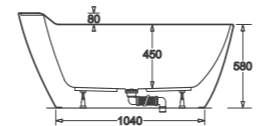

- Luxury European styled acrylic bath
- Freestanding design incorporating a convenient platform shelf
- Durable scratch-resistant sanitary grade acrylic material
- Clean and simple styling with easy-clean lines
- 1500 x 750mm or 1700 x 750mm sizes to suit most installations
- Simple installation with four concealed screw-adjustable legs
- Generous capacity with 200/260L for 1500/1700 models