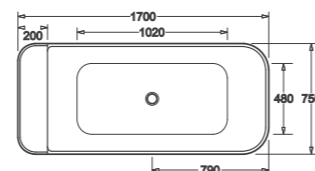

- Luxury European styled acrylic bath
- Freestanding design incorporating a convenient platform shelf
- Durable scratch-resistant sanitary grade acrylic material
- Clean and simple styling with easy-clean lines
- 1500 x 750mm or 1700 x 750mm sizes to suit most installations
- Simple installation with four concealed screw-adjustable legs
- Generous capacity with 200/260L for 1500/1700 models