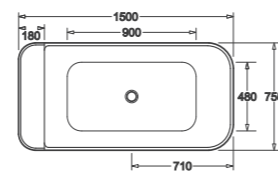

- Luxury European styled acrylic bath
- Freestanding design incorporating a convenient platform shelf
- Durable scratch-resistant sanitary grade acrylic material
- Clean and simple styling with easy-clean lines
- 1500 x 750mm or 1700 x 750mm sizes to suit most installations
- Simple installation with four concealed screw-adjustable legs
- Generous capacity with 200/260L for 1500/1700 models