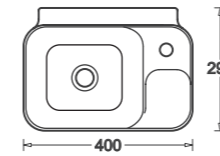

GEMELLI COMPACT
JBSG840.1.PW6 / *WALL HUNG*

- 125mm height above counter
- Generous soap platform
- Supplied with 32mm chrome pop-up waste
- Basin capacity 3.8L
- 1 Taphole
- No overflow

GEMELLI 550 RECTANGULAR
J3267.1.PW6 / *SEMI-RECESSED*