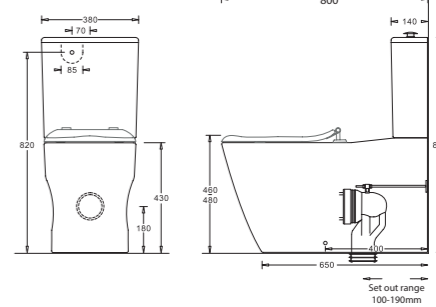

1. **GEMELLI FTW RIMLESS**
   JTTG301,JTTG302.712
2. Curved front, flush to wall vitreous china toilet suite
   - Efficient rimless design for hygienic flushing
   - Cistern with concealed back entry water inlet
   - Soft-close, quick release toilet seat made of Duroplast (Urea) material
   - S or P trap configuration installation
   - Variable S trap pan connector (95-200mm set out)

1. **GEMELLI CARE FTW RIMLESS**
   JTTG335,JTTG336.15W (WHITE)
   JTTG335,JTTG336.15B (BLUE)
   JTTG335,JTTG336.15G (GREY)
2. Flush to wall toilet suite designed for special needs applications
   - Extended wc pan for wheelchair side access -AS1428.1 Compliant
   - Raised flush buttons (chrome) for ease of operation, also available in blue
   - Rimless bowl design with Antimicrobial Nanoglaze for hygienic flushing
   - Special needs seat (blue or grey) with lateral stabilisers included
   - Cistern with concealed back entry water inlet
   - Variable S trap pan connector (100-190mm set out)